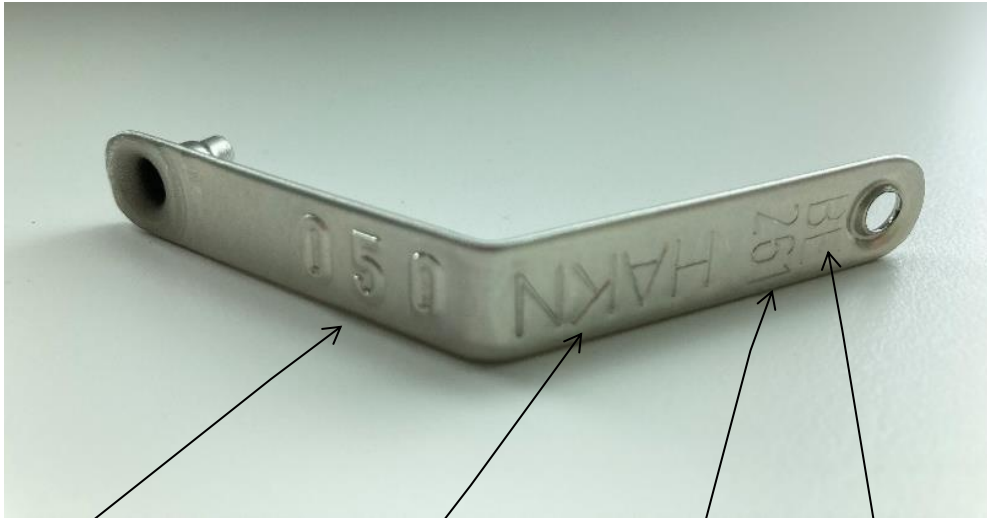

PIGS.

Conventional ear tags – lay-out

Electronic ear tags:

- have the same lay-out as the conventional ear tags

PIGS.
Slaughter clips – lay-out

Serial number of the ear tag (is not an individual animal number)

Short herd code (HAKN)

Approval code (BE261)

LAND CODE