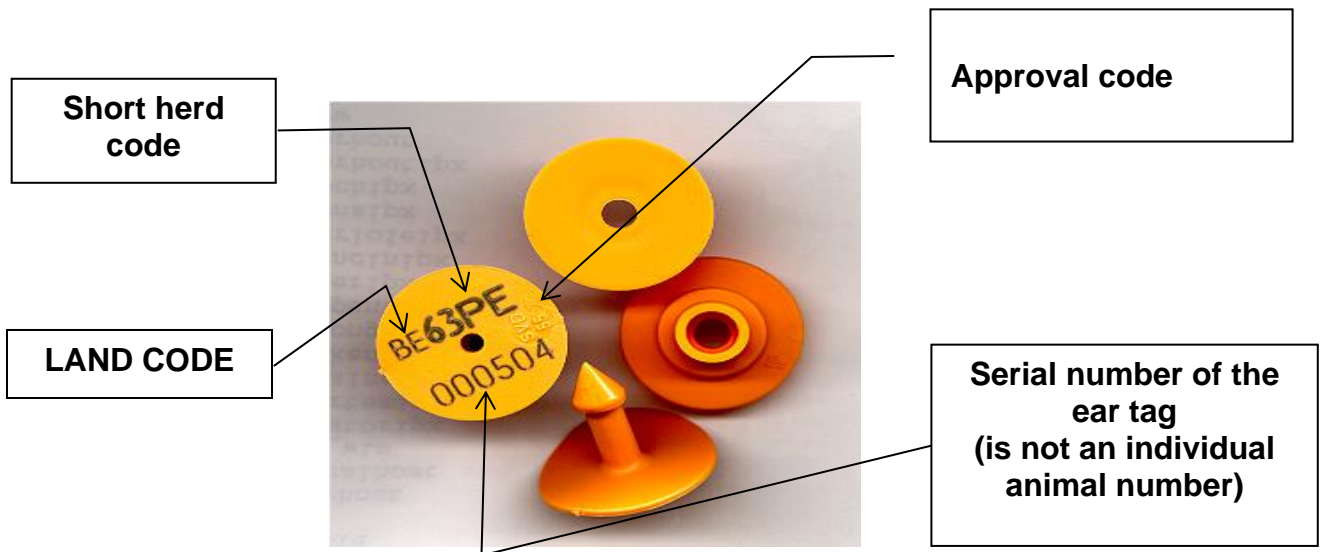

PIGS.

Conventional ear tags – lay-out

Electronic ear tags:

- have the same lay-out as the conventional ear tags

PIGS.
Slaughter clips – lay-out

Serial number of the ear tag (is not an individual animal number)

Short herd code (HAKN)

Approval code (BE261)

LAND CODE